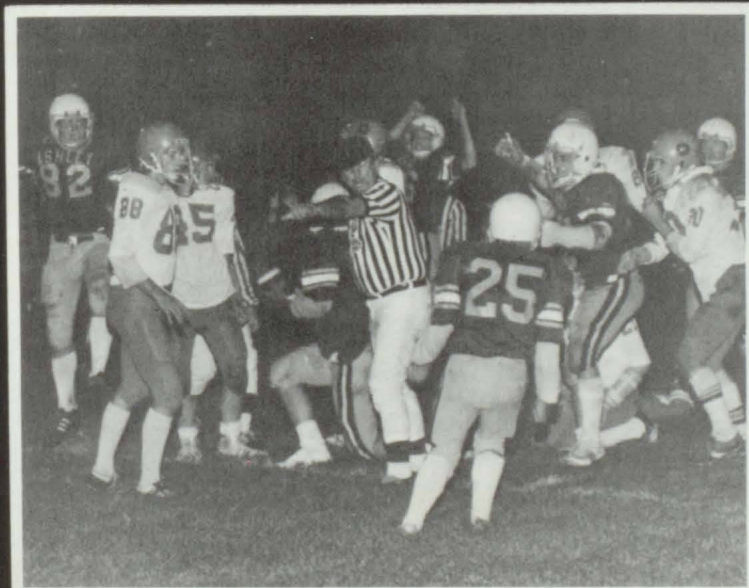

Queen Candidate Tammy Howes, King Candidate Randy Stehlik

Queen Candidate Lori Crumbaugh, King Candidate Marty Litwiller

COMING EVENTS

Players in action during Ashley's 12-6 overtime loss to Morrice.

Members of the King and Queen's court on the parade float.